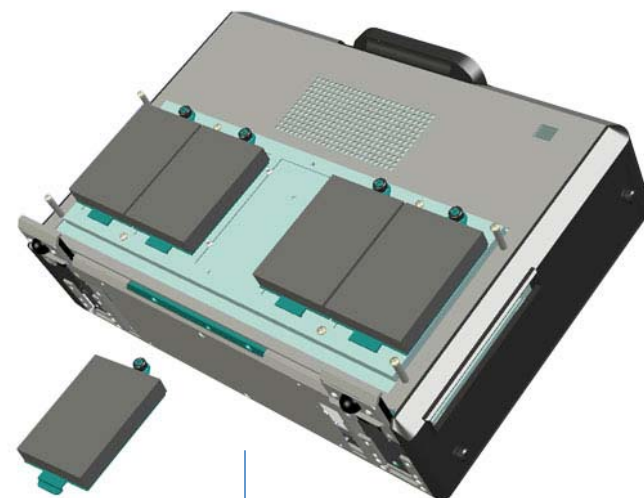

NextPak

- **Factory configured NextPak supports up to (5) additional 2.5" SATA or SAS hard drives to 500GB each**

Additional Internal HDD Configurations

- User access bay houses up to **(10)** 2.5" SATA drives (up to 500GB 7200 RPM ea) **-or-** **(2)** 3.5" SATA drives (7200 RPM to 750GB ea) **-or-** **(6)** 300GB/10K RPM or 147GB/15K RPM SAS drives
- Factory access bay houses up to **(3)** 2.5" SATA drives **-or-** **(2)** SAS drives **-or-** **(1)** 3.5" SATA drive

(Configurations limited by length of PCI cards used.)

Optional External Disk Drives

- NextDisk direct attached storage
- Mini external SATA HDDs

5.44" depth (Pro model)
6.69" depth (Evo model)

11.44" height