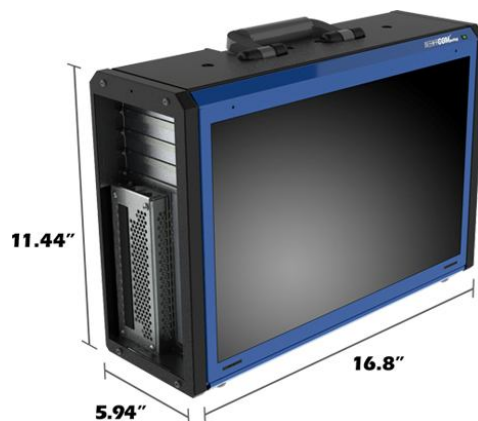

CPU

- Quad-Core Intel® Core™ i7-960 3.20GHz
- Quad-Core Intel® Core™ i7-975 Extreme Edition 3.33GHz

Memory (Triple Channel)

- 6GB DDR3 1333MHz RAM
- 12GB DDR3 1333MHz RAM
- 24GB DDR3 1333MHz RAM

Display

- Integrated 17" WUXGA+ (1920x1200) LCD
- Supports up to (2) additional external displays including NextComputing's specially designed clip-on displays with resolutions to 1920x1200

Included Input Devices

- Kensington slim USB keyboard
- Logitech USB travel mouse

PCI Slots

- (2) PCI Express 2.0 x16
- (1) PCI Express 2.0 x4
- (1) PCI

PCI Express Graphics Options

- NVIDIA® GeForce®
- ATI Radeon™

Storage and Media Bays

- (1) or (2) hot-swap removable SATA hard drives to 500GB 7200RPM, or up to 160GB solid state
- Optional: Up to (6) fixed internal SATA hard drives to 500GB 7200RPM, or up to 160GB solid state
- DVD±RW

I/O

- (1) PS/2
- (6) external USB 2.0
- (6) internal USB 2.0
- (1) IEEE 1394a
- (1) eSATA (3Gb/s)
- (1) Gigabit Ethernet
- (1) S/PDIF digital audio out
- (6) analog audio ports

Operating System (64-bit)

- Microsoft Windows 7 Home Premium
- Microsoft Windows 7 Professional
- Microsoft Windows 7 Ultimate

Power Sub-System

460w Whisper Technology, 110/220V 50/60Hz auto-switching power supply

Physical Dimensions

- 5.94" (D) x 11.44" (H) x 16.8" (W)
- Basic configuration ~ 15 lbs

Warranty

- 1 year parts and labor
- Additional warranty available

Carrying Case

Includes soft carrying case

This document is for informational purposes only. Updates and changes can occur without notice. All images, logos, trademarks, and service marks are the property of their respective owners. Copyright © 2012 NextComputing all rights reserved.

Made in the USA

Rev 1.1b-03/12