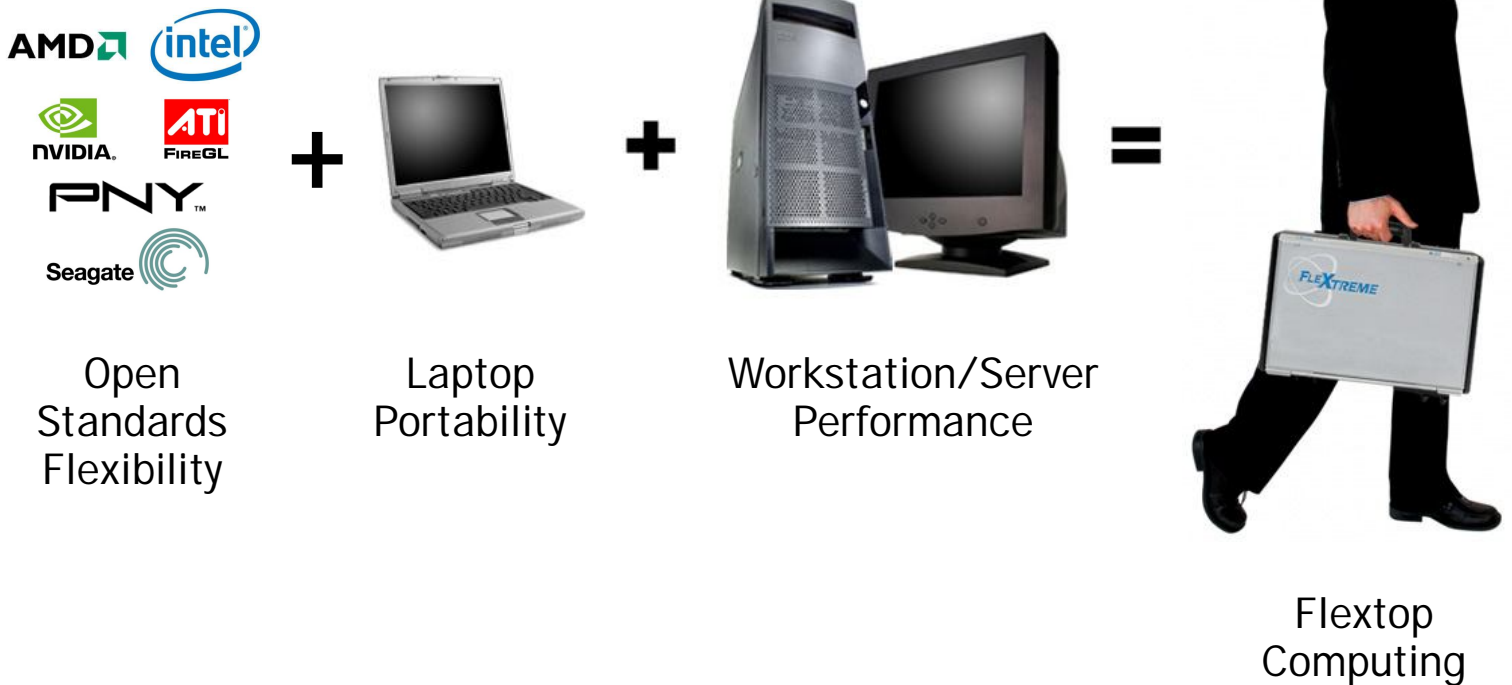

Flextop Overview

What is flextop computing?

Flextop computing is characterized by high-performance, portability, and distinctively flexible and expandable open standards architecture, combined into what is effectively a portable supercomputer.

What does that mean for you?

- High-performance: Revolutionary throughput architecture optimizes high-speed processors means better performance yield, lower power requirements, and a wealth of new possibilities
- Flexibility: Completely open standards, non-proprietary technology means installing and swapping COTS hardware and software, including virtualized operating systems, for easy, inexpensive expansion and upgrade
- Portability: Light weight, briefcase size and means a flextop can be carried anywhere in the world—on a plane, in a car, by your side

NEXT
COMPUTING

4 Townsend West, Building 17, Nashua, NH 03063
Phone: 1 (603) 886-3874 • Fax: 1 (603) 886-1736
www.NextComputing.com • sales@Nextcomputing.com